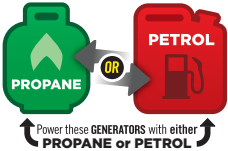

## 2000 WATT LPG DUAL FUEL INVERTER

82001i-E-DF 82001i-E-DF-EU

<b>Max AC output:</b>	2000/1800 (LPG)
<b>Noise Level:</b>	53 dBA @ 7m
<b>Running Watts:</b>	1600/1440 (LPG)
<b>Warranty:</b>	3 years
<b>Certification:</b>	CE Approved, EU Stage V

## i DESCRIPTION

The Champion Power Equipment 100402 2000-Watt Dual Fuel Portable Inverter Generator is ideal for camping, powering items around the Caravan or providing backup for a few basics. This unit is not recommended for emergency home backup.

## MEGAPHONE FEATURES

- 2000 Max Watts
- 1600 Running Watts
- Propane Gas or Petrol Powered
- Super quiet at only 53 dBA
- 12v DC Outlet
- True sine wave inverter technology
- Overload protection
- Electric Push Button Start
- Intelligent 3in1 Volt Meter
- Parallel Connectable with optional ParaLINK kit
- Runs up to 11 hours on 25% load (petrol)
- Includes dual port USB adapter.
- Smart Economy Mode

## SHIELD SPECIFICATIONS

<b>Starting Watts</b>	2235 / 2011 LPG
<b>Max Watts</b>	2000 / 1800 LPG
<b>Rated Watts</b>	1600 / 1440 LPG
<b>AC Load</b>	2 x 240v 13 Amp (UK) 2 x 220v 16 Amp (EU)
<b>Frequency</b>	50Hz
<b>Engine</b>	80cc Champion OHV
<b>Fuel Capacity</b>	4.1 Litres
<b>Oil Capacity</b>	0.37 Litres
<b>Noise Level</b>	53 dBA @ 7m
<b>Start Type</b>	Manual
<b>RPM</b>	Auto based on load
<b>Dimensions (L*W*H)</b>	52 x 32 x 43 cm
<b>Certification</b>	CE, EU Stage V Approved
<b>Weight (Kg)</b>	21.5
<b>Operation capacity (hr)</b>	11 Hrs @ 25% load (Petrol)